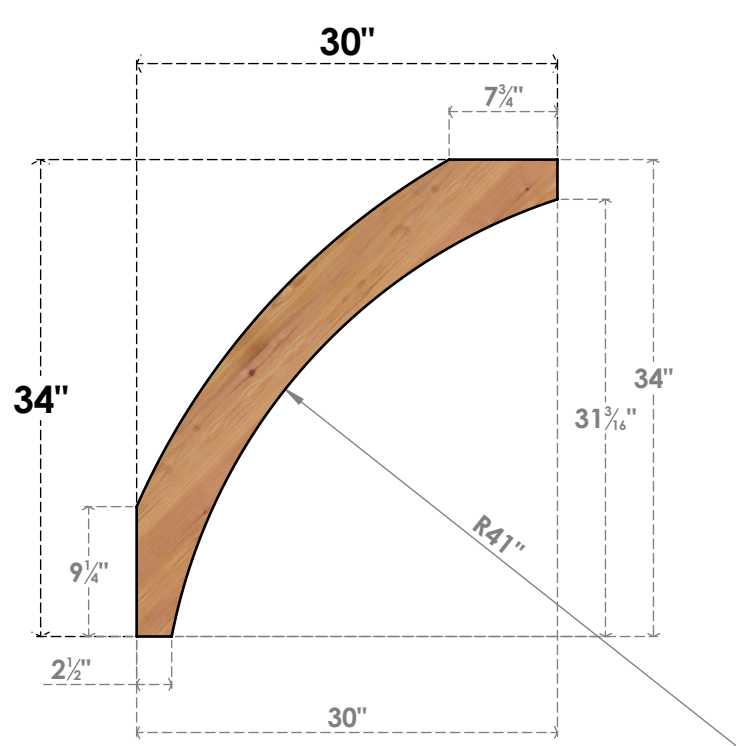

BRC06X30X34THR00SWR

5 1/2"W X 30"D X 34"H THORTON SMOOTH BRACE, WESTERN RED CEDAR

SIDE

FRONT

EKENA MILLWORK
 2300 WEST MAIN ST.
 CLARKSVILLE, TX 75426
 TOLL FREE: 866-607-0453
 WWW.EKENAMILLWORK.COM

NOTES

1. INSTALLATION TO BE COMPLETED IN ACCORDANCE WITH MANUFACTURER'S SPECIFICATIONS.
2. DRAWING MAY NOT BE TO SCALE
3. THIS DRAWING IS INTENDED FOR DESIGN AND PLANNING PURPOSES ONLY.
4. ALL INFORMATION CONTAINED HEREIN WAS CURRENT AT THE TIME OF DEVELOPMENT BUT MUST BE REVIEWED AND APPROVED BY THE PRODUCT MANUFACTURER TO BE CONSIDERED ACCURATE.
5. PRODUCTS ARE NOT KILN DRIED. THIS ITEM IS UNIQUE AND WILL CONTAIN THE NATURAL VARIATIONS THAT THE WOOD SPECIES OFFERS. THIS MAY RESULT IN VARIATIONS UP TO 1/4"